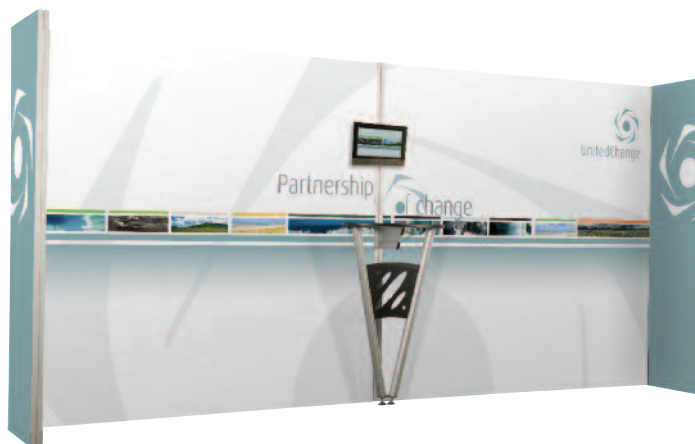

KIT4

Code: VKF-3H4-2P for fabric
VKR-3H4-2P for rigid substrate

Kit 4 x3, 2000mm (h) x 1000mm (w) frames x2, 2000mm (h) posts

KIT5

Code: VKF-5H4-2H2-2P for fabric
VKR-5H4-2H2-2P for rigid substrate

KIT7

Code: VKF-2H8-2H2-3P for fabric
VKR-2H8-2H2-3P for rigid substrate

Kit 6 x4 2000mm(h) x 1000mm(w) frames x2, 2000mm(h) x 500mm(w) frames, x3 2000mm(h) posts

Kit 7 x2 2000mm(h) x 2000mm(w) frames, x2 2000mm(h) x 500mm(w) frames, x3 2000mm(h) posts

Vector Accessories

Powerspot 1000/1050
PS1000 & VLF
(Vector light fitting)

LCD Brackets
Upto 24"

Aluminium literature holder - LN112-C

Poser Table - LN315 / LN316

Lights, monitors, LCD brackets and poser tables shown are all Vector accessories